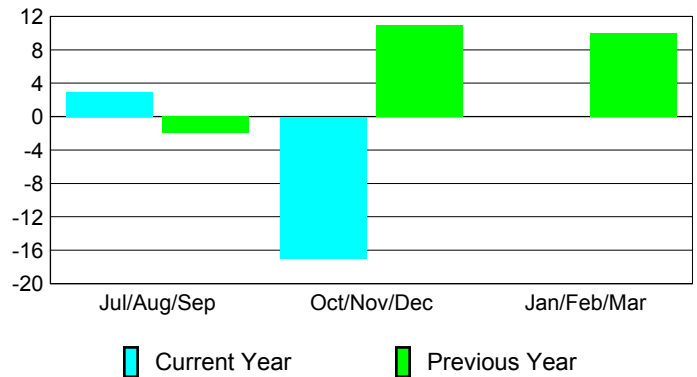

Membership Results
2012-2013

Membership
2011-2012

Month	Net Memb Goal	Actual New Memb	Actual Dropped Memb	Gain/Loss of Memb	Gain/Loss of Memb
Jul/Aug/Sep	10	38	-35	3	-2
Oct/Nov/Dec	-5	18	-35	-17	11
Jan/Feb/Mar	15				10
Totals	20	56	-70	-14	19

Membership Results 2012-2013

Goal, New, Dropped, Gain/Loss

Comparison of Membership Gain/Loss

Current Year Compared to the Previous Year

Gender Comparison 2012-2013

Jul/Aug/Sep

Oct/Nov/Dec

Jan/Feb/Mar