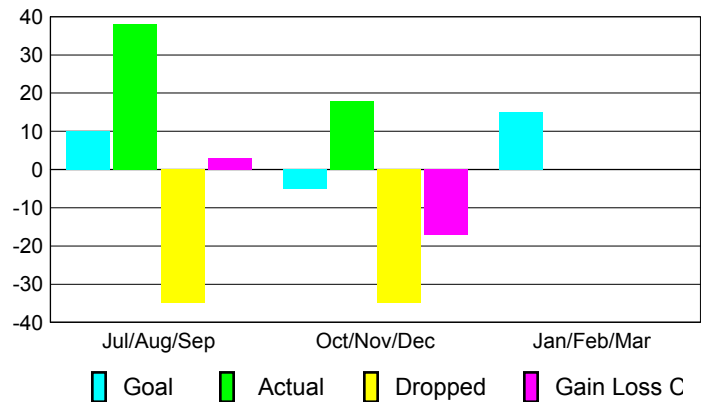

Club Results 2012-2013

Goal, New, Dropped, Gain/Loss

Comparison of Club Gain/Loss

Current Year Compared to the Previous Year

YTD Status Quo Clubs 2012-2013

Status Quo Clubs Compared to Status Quo Members

MEMBERSHIP

Membership Results
2012-2013

Membership
2011-2012

Month	Net Memb Goal	Actual New Memb	Actual Dropped Memb	Gain/Loss of Memb	Gain/Loss of Memb
Jul/Aug/Sep	10	38	-35	3	-2
Oct/Nov/Dec	-5	18	-35	-17	11
Jan/Feb/Mar	15				10
Totals	20	56	-70	-14	19

Membership Results 2012-2013

Goal, New, Dropped, Gain/Loss

Comparison of Membership Gain/Loss

Current Year Compared to the Previous Year

Gender Comparison 2012-2013

Jul/Aug/Sep

Oct/Nov/Dec

Jan/Feb/Mar